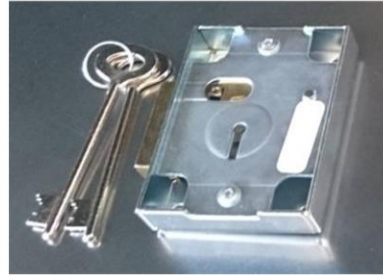

SAFE LOCKS

ESCUTCHEON K/H 46MM CP SAFE ROUND WITH COVER

POST OFFICE LOCK 7L SOLID BOLT ATP

S&G CHANGE KEY LONG 3 WHEEL

SAFE HANDLE ONLY SQUARE SPINDLE HOLE

SAFE LOCK 7L MAUER 160MM KEY
SAFE LOCK 7L MAUER 80MM KEY

SAFE LOCK 7LEVER ATP MULTI SHOOT

SAFE LOCK 7LEVER HD N96 UNION L-KEYWAY
SAFE LOCK N96 150MM KEY
SAFE LOCK N96 50MM KEY BOXED

SAFE LOCK 7LEVER ATP SOLID BOLT 2KEYS

SAFE LOCK 7LEVER N8 INYATI BLIS (BW)
SAFE LOCK 7LEVER N8 INYATI BOXED