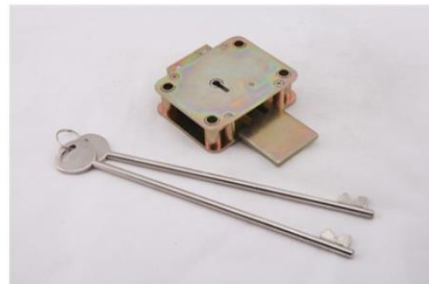

SAFE LOCKS

ESCUTCHEON K/H 46MM CP SAFE ROUND WITH COVER

POST OFFICE LOCK 7L SOLID BOLT ATP

S&G CHANGE KEY LONG 3 WHEEL

SAFE HANDLE ONLY SQUARE SPINDLE HOLE

SAFE LOCK 7L MAUER 160MM KEY
SAFE LOCK 7L MAUER 80MM KEY

SAFE LOCK 7LEVER ATP MULTI SHOOT

SAFE LOCK 7LEVER HD N96 UNION L-KEYWAY
SAFE LOCK N96 150MM KEY
SAFE LOCK N96 50MM KEY BOXED

SAFE LOCK 7LEVER ATP SOLID BOLT 2KEYS

SAFE LOCK 7LEVER N8 INYATI BLIS (BW)
SAFE LOCK 7LEVER N8 INYATI BOXED

SAFE LOCK 8L N106 SIDE SHUT INYATI

SAFE LOCK COMBINATION 3 WHEEL IMP
SAFE LOCK COMBINATION 4 WHEEL IMP LONG
SPINDLE

SAFETY DEPOSIT LOCK SMALL UNION