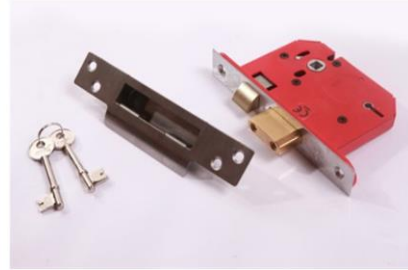

LOCK BODY 5L 57MM B/S S/S UNION